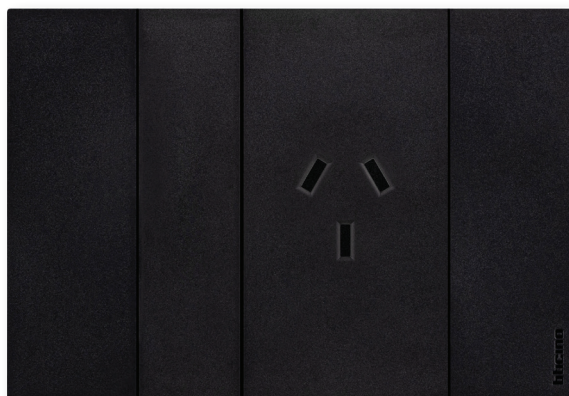

Datasheet

Living Now

Autoswitched Single Powerpoint, 10A

CAT. NO. LVN787WE, LVN787BL

LVN787WE

LVN787BL

Cat. No.	LVN787WE	LVN787BL
Colour	Matt White (WE)	Matt Black (BL)
Description	Living Now - Autoswitched Single Powerpoint, 10A	
Nominal Input Voltage	230 - 240 V a.c. 50 Hz	
Current Rating	10 A	
Motor Rating	N/A	
Plate Size (W x H x D)	125 x 86 x 10 mm	
Mounting Centres	84 mm	
Compliance	AS/NZS 3112	

Living Now Autoswitched Single Powerpoint, 10A

CAT. NO. LVN787WE, LVN787BL

bticino

Single product	
Cat. No.	Barcode
LVN787WE	9321001508113
LVN787BL	9321001508106

Inner box (QTY 10)	
Cat. No.	Barcode
LVN787WE	9321001508274
LVN787BL	9321001508267

- Stylish design.
- Rated 10A
- Internal automatic switching mechanism: Only turns power on to the socket when pins engage to a safe point.
- Compatible with standard render, stud brackets or wall boxes. For C-clips, only use Cat. No. CC503.